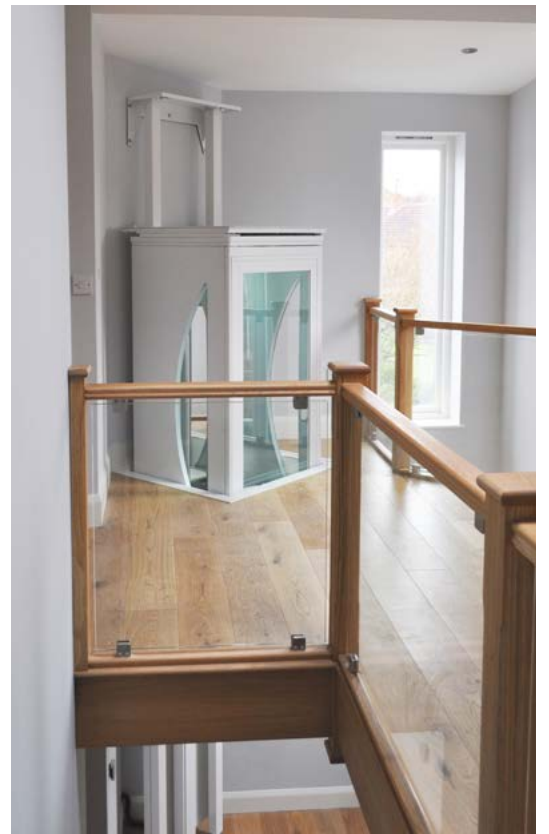

The Ellesse Range