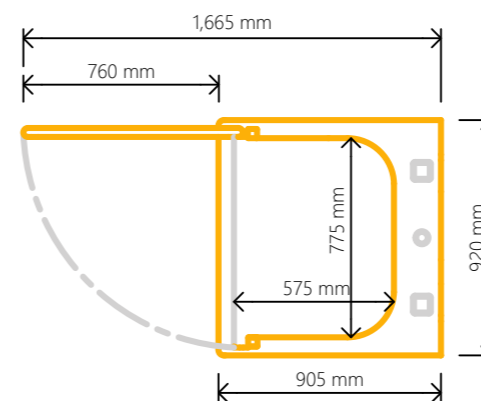

Technical Specification

Esse 15/25

Esse 36/56