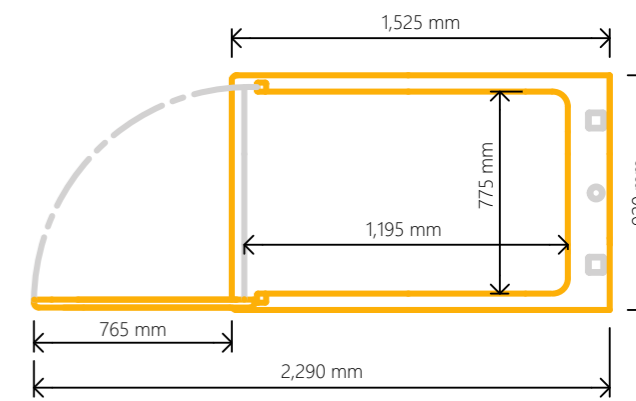

Options and Features

- Travel up to 3.5m
- Power door
- Automatic LED spotlights
- High quality, illuminated internal buttons
- Wireless call stations
- Choice of floor finishes (see below)
- Automatic internal lighting
- Emergency manual lowering
- Battery backup
- Roof and under-floor protection

Technical Specification

Esse 15/25

Esse 36/56

As Standard

Other Options *

* Other colours are available as a cost option. Please enquire for more details

	Esse 15	Esse 25	Esse 36	Esse 56
Safe Working Load Kg	250	250	250	250
Usable Platform Dimensions mm	775 x 575	775 x 575	775 x 1195	775 x 1195
Lift Footprint Dimensions mm	920 x 905	920 x 905	920 x 1525	920 x 1525
Lift Length With Door Open mm	1665	1665	2290	2290
Minimum Upper Floor Ceiling Height mm	2180	2315	2180	2315
Mid-Floor Dimensions mm	165 - 385	165 - 385	165 - 385	165 - 385
Lift Speed mm/sec	60	60	60	60
Maximum Travel mm	3000	3500	3000	3500

✓ CE Marked