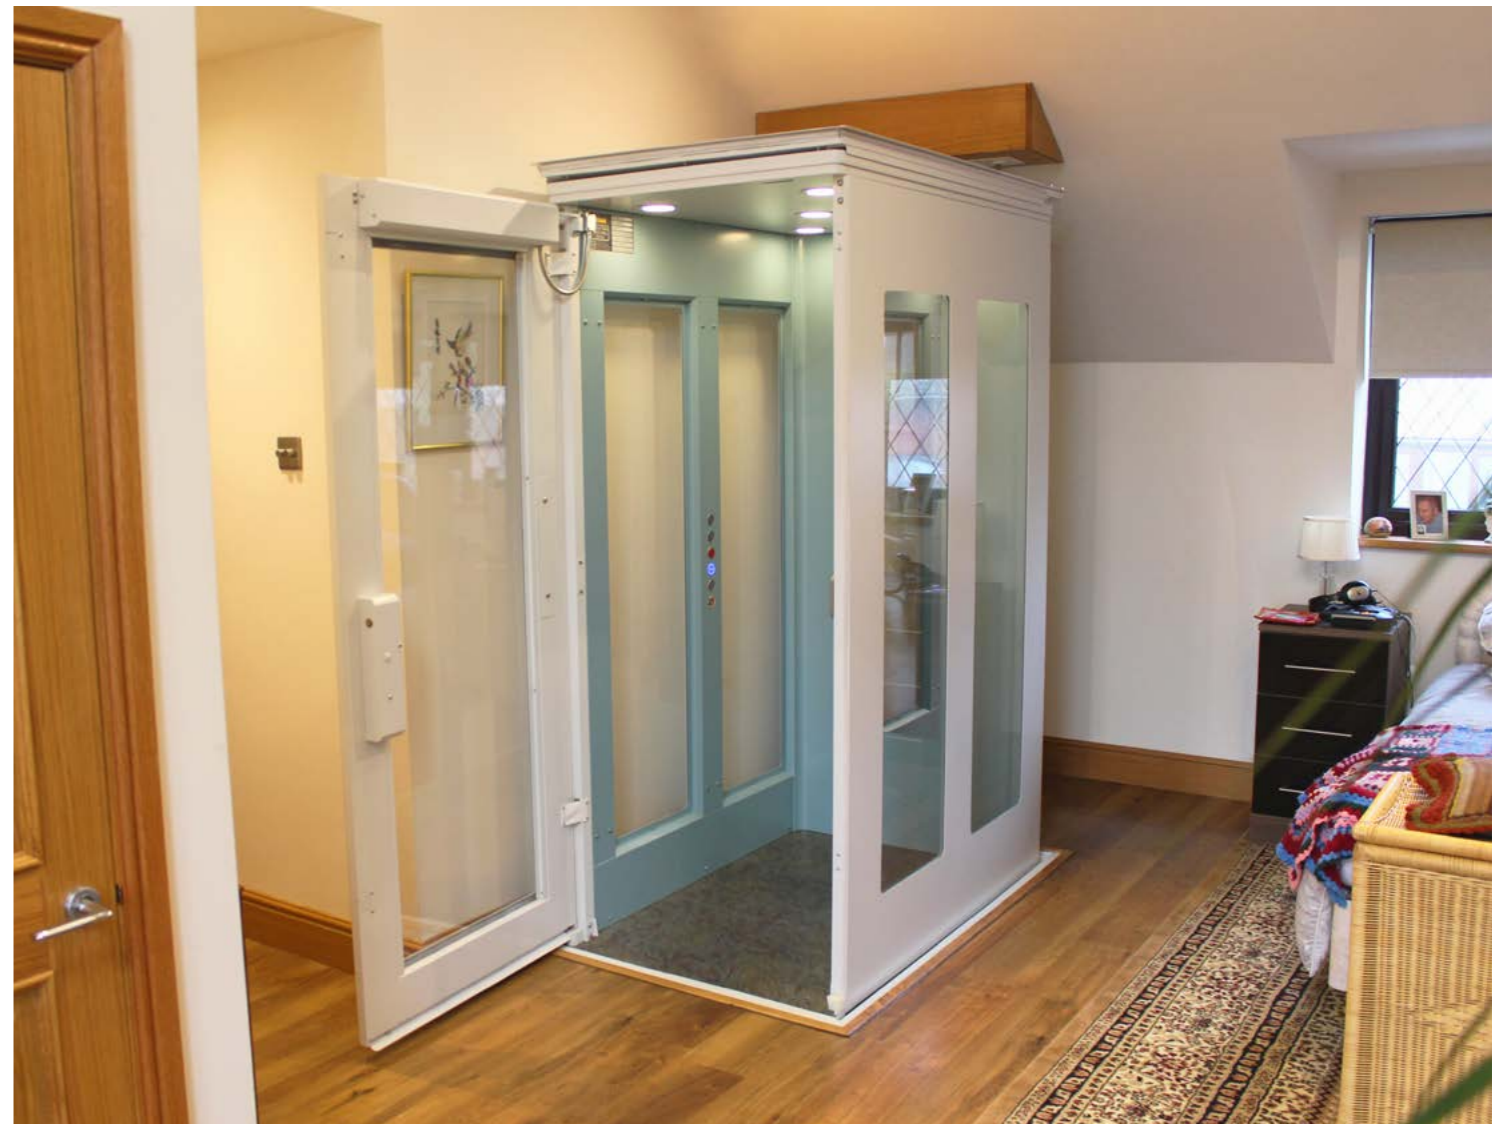

The Ellesse Range

The **Wessex Ellesse** has become the new market leader in terms of elegance and luxury in the home lift market. It is a high specification iteration of our VE lift in some ways, but the design has been so greatly overhauled that it fits into an ultra-luxurious class of its own.

A wide choice of colours, finishes, and styles makes the Ellesse easier than ever to tailor a lift to suit your home. With no requirement for a wall, construction work is minimal and the lift can be fitted practically anywhere in your home.

The Ellesse means luxury and elegance in a compact, practical package.

Elegant
Luxurious
Stylish

Simplicity
Excellence
Creativity

Options and Features

- Travel up to 3.5m
- Power door
- Automatic LED spotlights
- High quality, illuminated internal buttons
- Wireless call stations
- Choice of floor finishes (see below)
- Automatic internal lighting
- Emergency manual lowering
- Battery backup
- Roof and under-floor protection

✓ CE Marked

Range

The Wessex Ellesse is the ultimate in design inspiration.

Building on an impressive pedigree spanning over four decades of design innovation, the Ellesse encapsulates the qualities embedded in every Wessex lift.